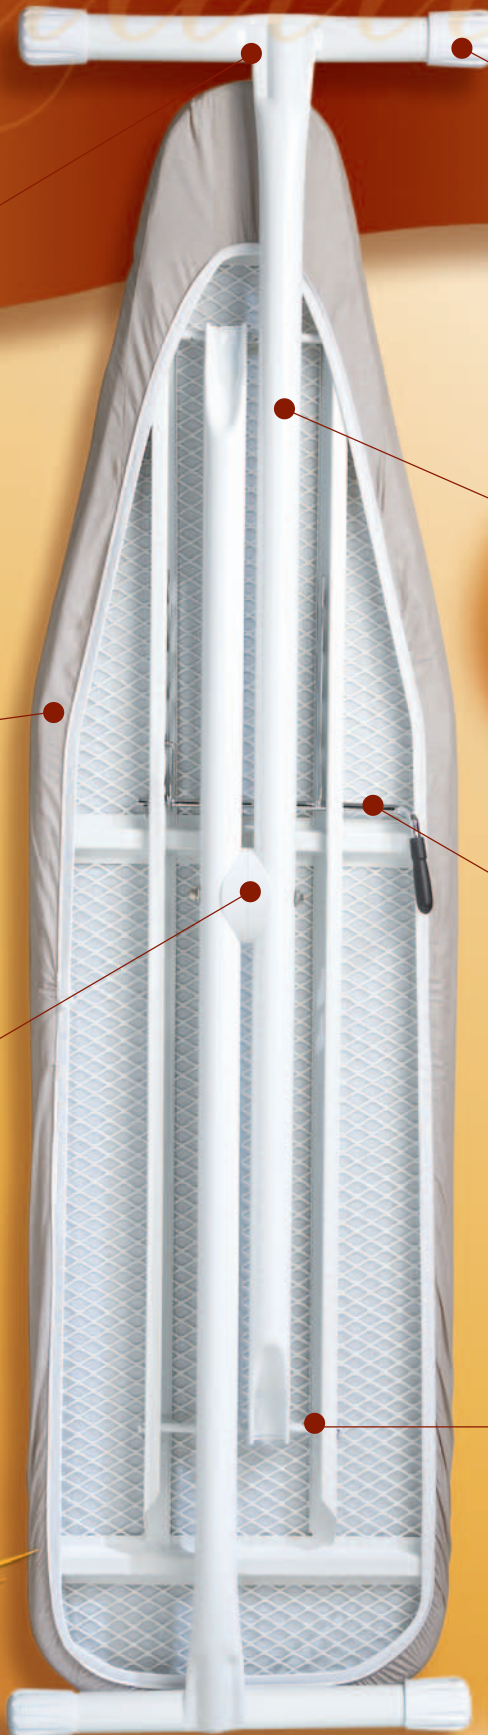

NEW ■ BETTER ■ DURABLE ■ STYLISH

THE "PRESSTIGE" LINE

Stylish design and heavy duty construction are the key components to these "top of the line" boards. Features include 54" X 14" ironing table, 1 3/8" leg tubing, positive lock height adjustment, oversize secure end caps with deluxe tread, welded T-leg for strength, and unique closed-position leg lock mechanism. Quiet, smooth, and substantial, this board lives up to its quality name.

This board, a great value, uses the same high quality hardware and lever for a smooth and quiet set-up.

Cover: Elastic banded, pre-treated cover with foam pad, 2-piece construction.

ARMOIRE BOARDS

Ideal for armoires and tight-fitting spaces, this board is 45" X 13" and folds to 49". It utilizes the same quality hardware and mechanisms, leg lock and welded T-leg design.

Cover: Elastic banded, pre-treated with foam pad, 2-piece construction.

PV1611
Cover: Toast

PV1611
Cover: Toast

PV1612
Cover: Blue

Anatomy of The Best Boards in Hospitality

Welded T-Leg adds extra strength and will not loosen up over time like riveted boards.

Deluxe treaded end caps, custom designed for non-slipping and staying on.

All covers are pre-treated for scorch and stain resistance.
PV8258 - Bungee one-piece construction in *Toast*.
All other models elastic banding, foam pad, 2-piece.